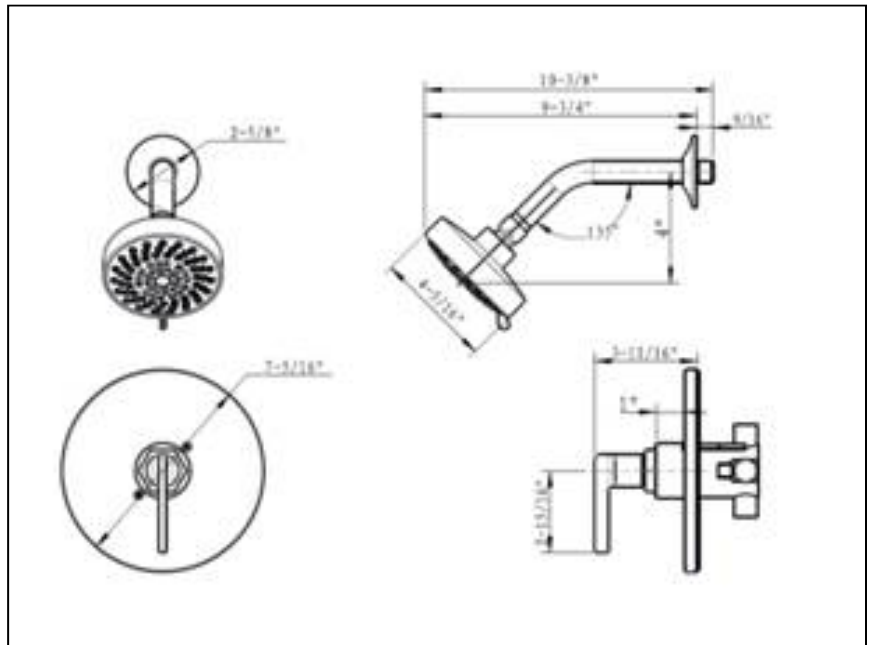

SHOWER ONLY TRIM

- **ARUA Collection**
- **Single-Handle Shower only Trim**

STANDARD SPECIFICATIONS

- Zinc handle
- 4 function 4" showerhead
- 1.8GPM @80psi Showerhead

FINISHES INCLUDE

- Chrome (UF79900-1)
- Matte Black (UF79907-1)
- Spot Resist Brushed Nickel(UF79909-1)

WARRANTY

- Limited lifetime warranty on workmanship and materials to the original purchaser

COMPLIES WITH

- NSF 61-9
- ASME A112.18.1
- CSA B125.1
- IAPMO/UPC/cUPC
- AB1953
- EPA WaterSense
- ADA

tel. 888-OK-ULTRA (658-5872) • fax. 949-252-9989 • <http://www.ultrafaucets.com>

This specification is provided for reference only. Ultra Faucets reserves the right to modify specifications and materials without notice or obligation.